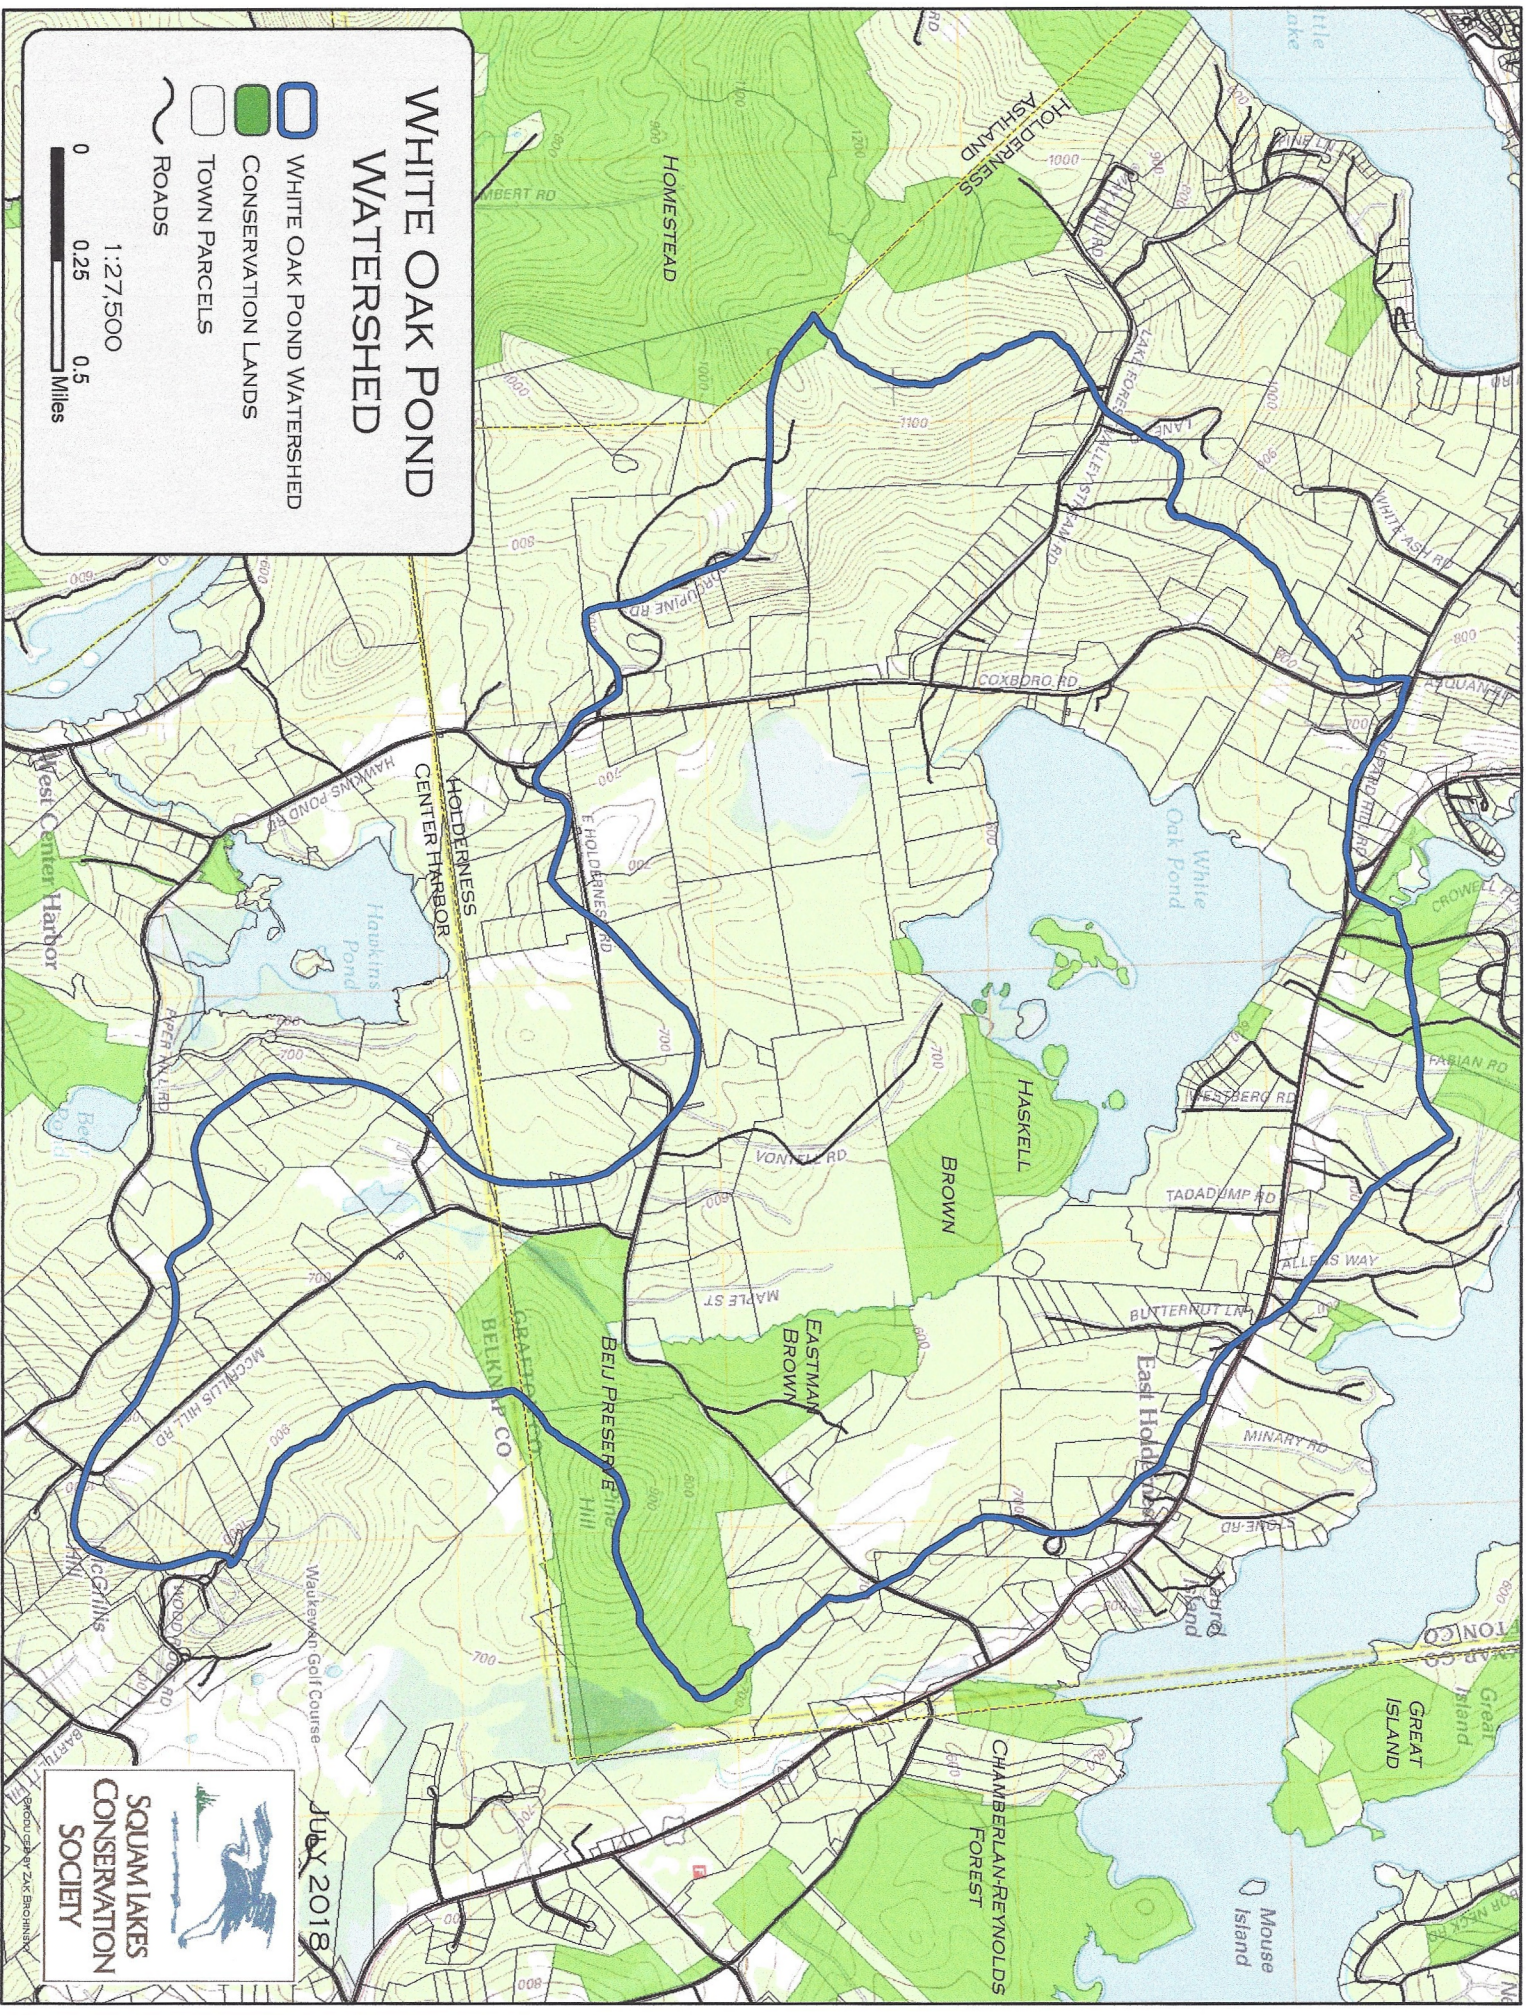

# WHITE OAK POND WATERSHED

-  WHITE OAK POND WATERSHED
-  CONSERVATION LANDS
-  TOWN PARCELS
-  ROADS

1:27,500

**SQUAM LAKES CONSERVATION SOCIETY**

JULY 2018

Produced by Zak Brown